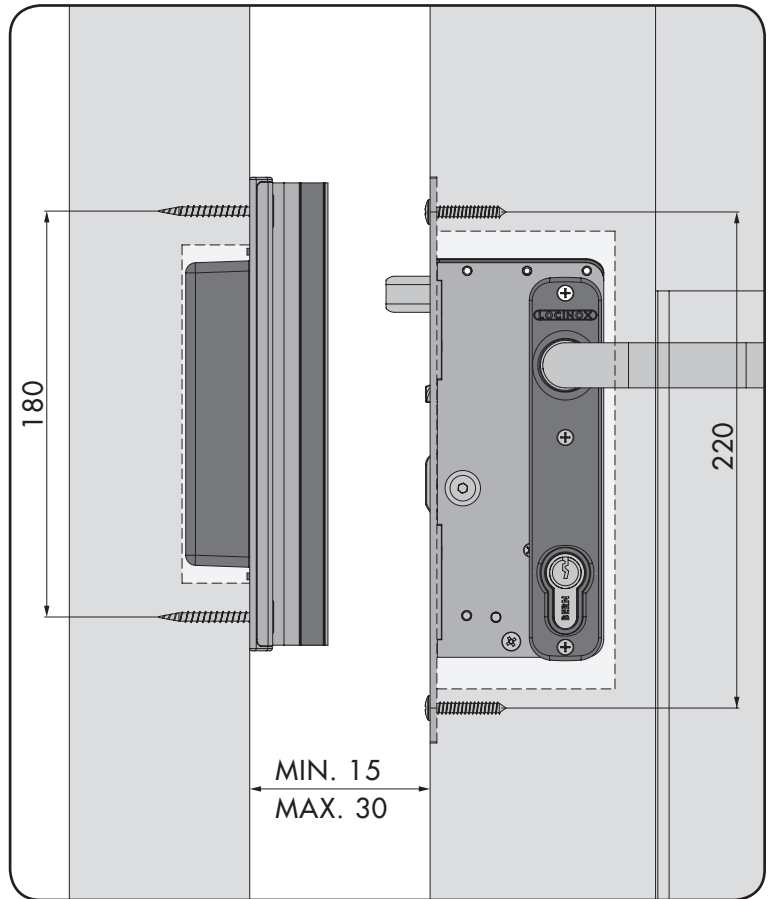

LOCINOX[®]

WWW.LOCINOX.COM

CODE: H-WOOD

① Explosion & Dimensions

② Left / right changing

③ Key operated (B) & Throw (A)

④ H-WOOD lock & keep

⑤ SHKW: H-WOOD keep - Dimensions & profile adjustment