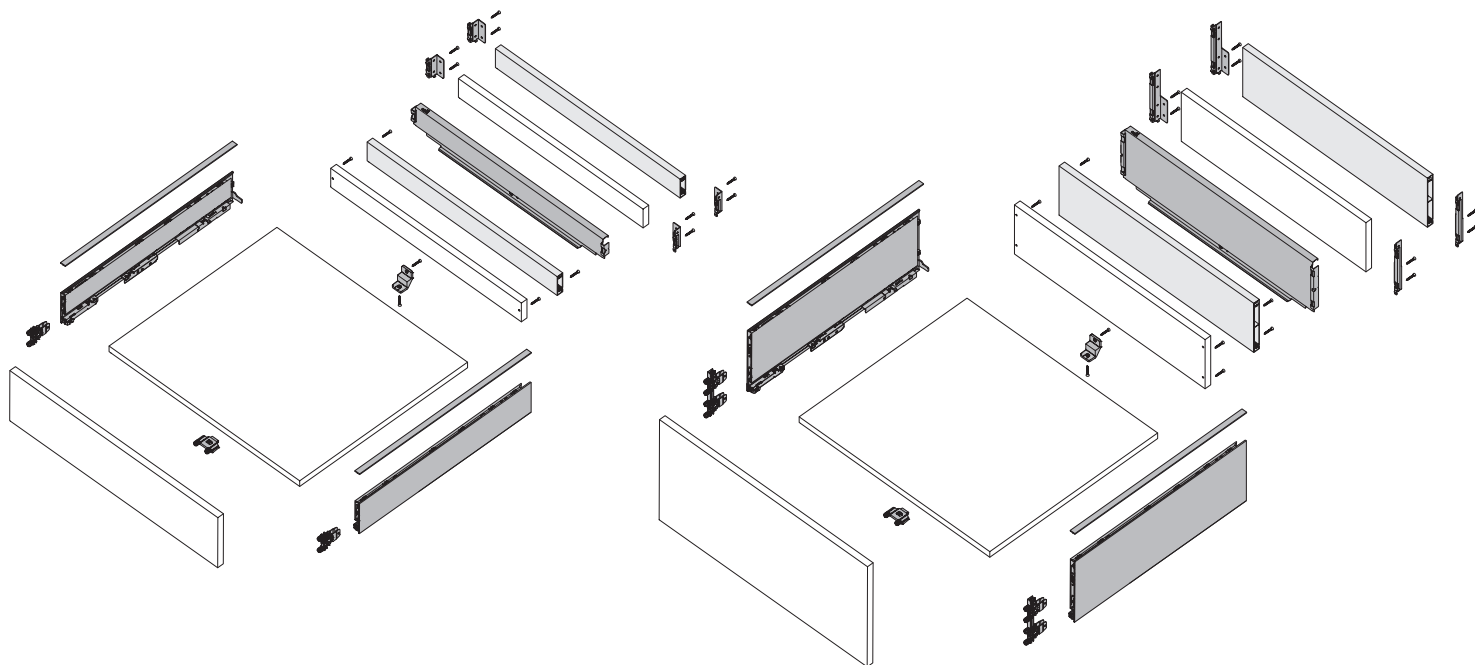

FAQ

www.hettich.com/short/8815e9

A		NL - 21	
B		LB - 24	
C	LB - 24	LB - 41	-
D H 101	54	54	-
D H 139	92	92	-
D H 187	140,5	140,5	-
D H 251	204,5	204,5	-

H 101

* Push to open Silent

H 139

* Push to open Silent

Quadro YOU

H 251

Actro YOU

Quadro YOU

NL mm	Actro YOU Quadro YOU b1 mm	Actro YOU b2 mm (XL 70 kg)	Quadro YOU		Actro YOU		
			XS 10 kg	M 30 kg	XS 10 kg	L 40 kg	XL 70 kg
270	160						
300	160						
350	224						
400	224						
450	256	288					
500	256	320					
550	256	320					
600	256	320					
650	256	416					