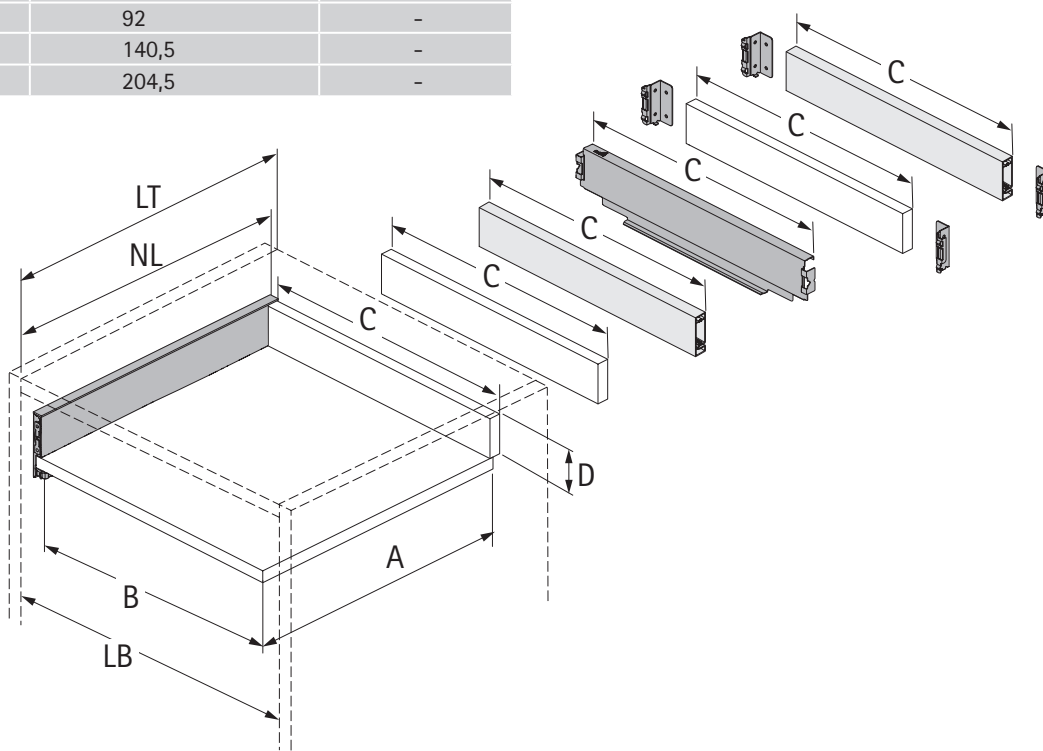

FAQ

www.hettich.com/short/8815e9

A		NL - 21	
B		LB - 24	
C	LB - 24	LB - 41	-
D H 101	54	54	-
D H 139	92	92	-
D H 187	140,5	140,5	-
D H 251	204,5	204,5	-

H 101

* Push to open Silent

H 139

* Push to open Silent

Quadro YOU

H 251

Actro YOU

Quadro YOU

NL mm	Actro YOU Quadro YOU b1 mm	Actro YOU b2 mm (XL 70 kg)	Quadro YOU		Actro YOU		
			XS 10 kg	M 30 kg	XS 10 kg	L 40 kg	XL 70 kg
270	160						
300	160						
350	224						
400	224						
450	256	288					
500	256	320					
550	256	320					
600	256	320					
650	256	416					