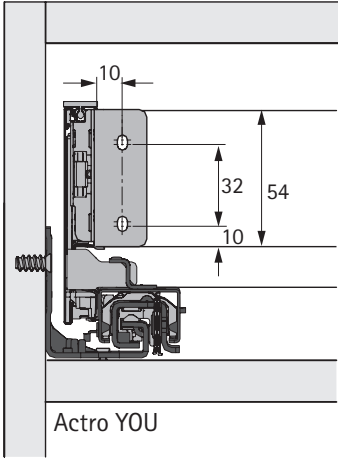

FAQ

www.hettich.com/short/8815e9

A		NL - 21	
B		LB - 24	
C	LB - 24	LB - 41	-
D H 101	54	54	-
D H 139	92	92	-
D H 187	140,5	140,5	-
D H 251	204,5	204,5	-

H 101

* Push to open Silent

H 139

* Push to open Silent

H 187

* Push to open Silent

H 251

* Push to open Silent

H 101

H 139

H 187

H 251

H 101

Actro YOU

Quadro YOU

H 139

Actro YOU

Quadro YOU

H 187

Actro YOU

Quadro YOU

H 251

Actro YOU

Quadro YOU

NL mm	Actro YOU Quadro YOU b1 mm	Actro YOU b2 mm (XL 70 kg)	Quadro YOU		Actro YOU		
			XS 10 kg	M 30 kg	XS 10 kg	L 40 kg	XL 70 kg
270	160						
300	160						
350	224						
400	224						
450	256	288					
500	256	320					
550	256	320					
600	256	320					
650	256	416					