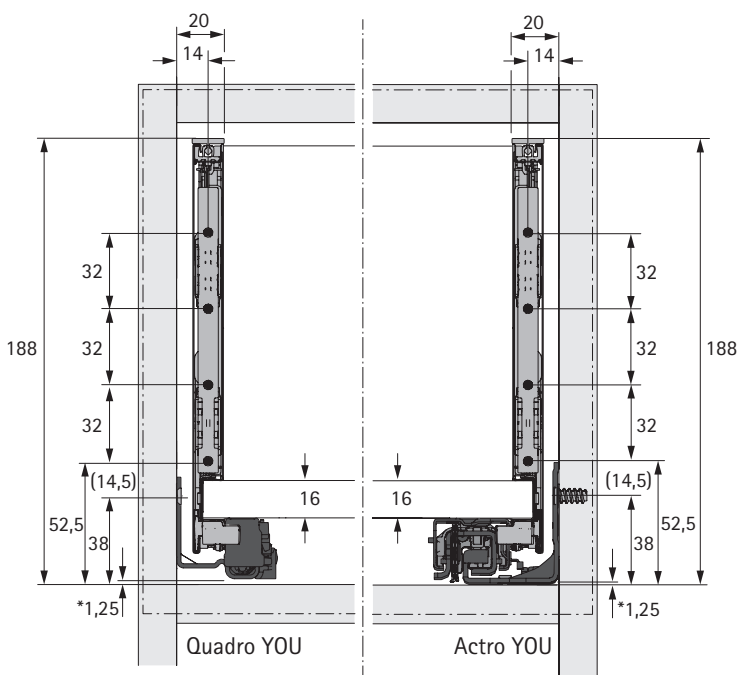

H 101

* Push to open Silent

H 139

* Push to open Silent

H 187

* Push to open Silent

H 251

* Push to open Silent