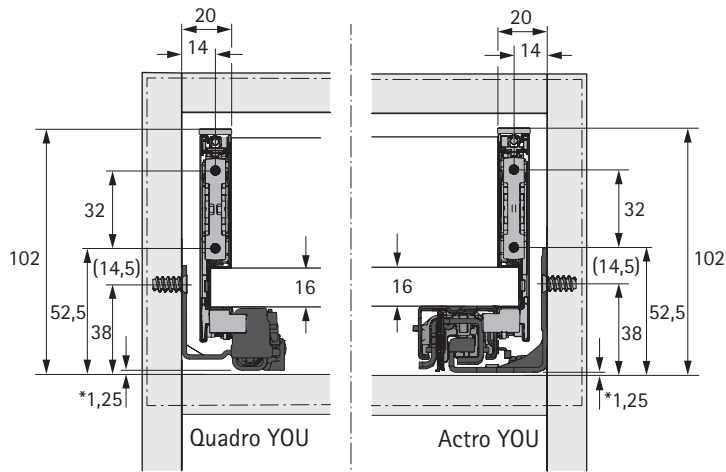

FAQ

www.hettich.com/short/8815e9

A		NL - 21	
B		LB - 24	
C	LB - 24	LB - 41	-
D H 101	54	54	-
D H 139	92	92	-
D H 187	140,5	140,5	-
D H 251	204,5	204,5	-

H 101

* Push to open Silent

H 139

* Push to open Silent

Quadro YOU

H 251

Actro YOU

Quadro YOU

NL mm	Actro YOU Quadro YOU b1 mm	Actro YOU b2 mm (XL 70 kg)	Quadro YOU		Actro YOU		
			XS 10 kg	M 30 kg	XS 10 kg	L 40 kg	XL 70 kg
270	160						
300	160						
350	224						
400	224						
450	256	288					
500	256	320					
550	256	320					
600	256	320					
650	256	416					