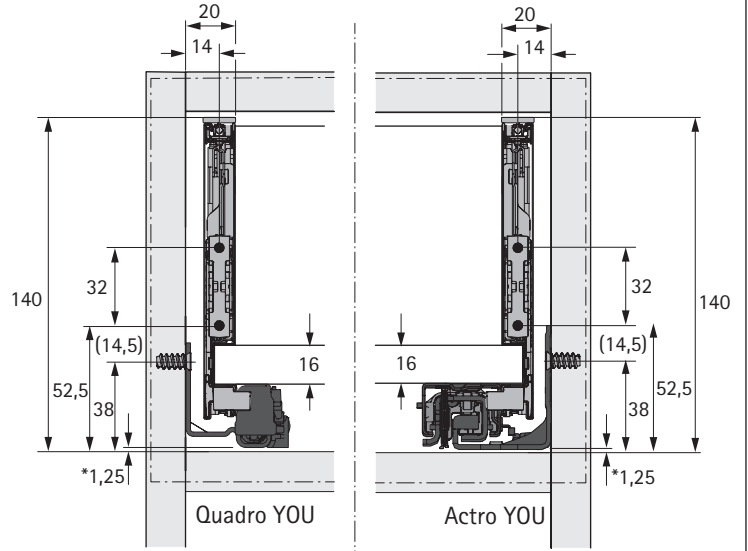

FAQ

www.hettich.com/short/8815e9

A		NL - 21	
B		LB - 24	
C	LB - 24	LB - 41	-
D H 101	54	54	-
D H 139	92	92	-
D H 187	140,5	140,5	-
D H 251	204,5	204,5	-

H 101

* Push to open Silent

H 139

* Push to open Silent

Quadro YOU

H 251

Actro YOU

Quadro YOU

NL mm	Actro YOU Quadro YOU b1 mm	Actro YOU b2 mm (XL 70 kg)	Quadro YOU		Actro YOU		
			XS 10 kg	M 30 kg	XS 10 kg	L 40 kg	XL 70 kg
270	160						
300	160						
350	224						
400	224						
450	256	288					
500	256	320					
550	256	320					
600	256	320					
650	256	416					